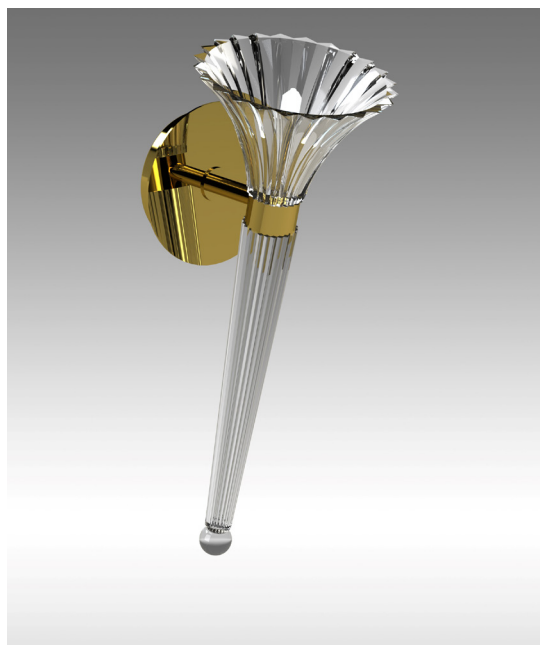

Technical info.: D1201.001WL

Hand-shaped iron frame
Clear glass arms
Crystal dishes

LIGHTING.: E14 LED lightbulbs
LAMP SHADES.: No lampshades included
PENDANTS.: Crystal or Glass
ENERGY RATING.: A++
CUSTOMIZED PRODUCT AVAILABLE
COLORED VERSION AVAILABLE

For any question, do not hesitate to contact us.

ITEM	SIZE	LIGHTS	WEIGHT
D1201.001WL	14cm x 18cm x H. 41cm 6" x 7" x H. 17"	1xG9	3kg. / 7lb.

Nb.: Chromatic and dimensional variants available

ITALIAN LUXURY LIGHTING SRLS
VIA TORRE, 17 - 31032 CASALE SUL SILE
TREVISO - ITALY